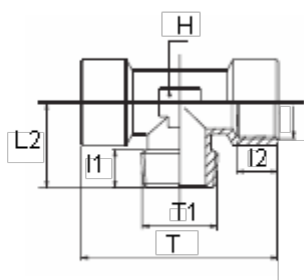

# Data Sheet

Article number: 5891240TR18

Description: Tee fitting 1240TR  
R1/8" - G1/8"

## Measures

---

H = 10  
I1 = 40.0  
L1 = 9.5  
I2 = 18.5  
L2 = 8.0  
T1 = 1/8"  
T2 = 1/8"